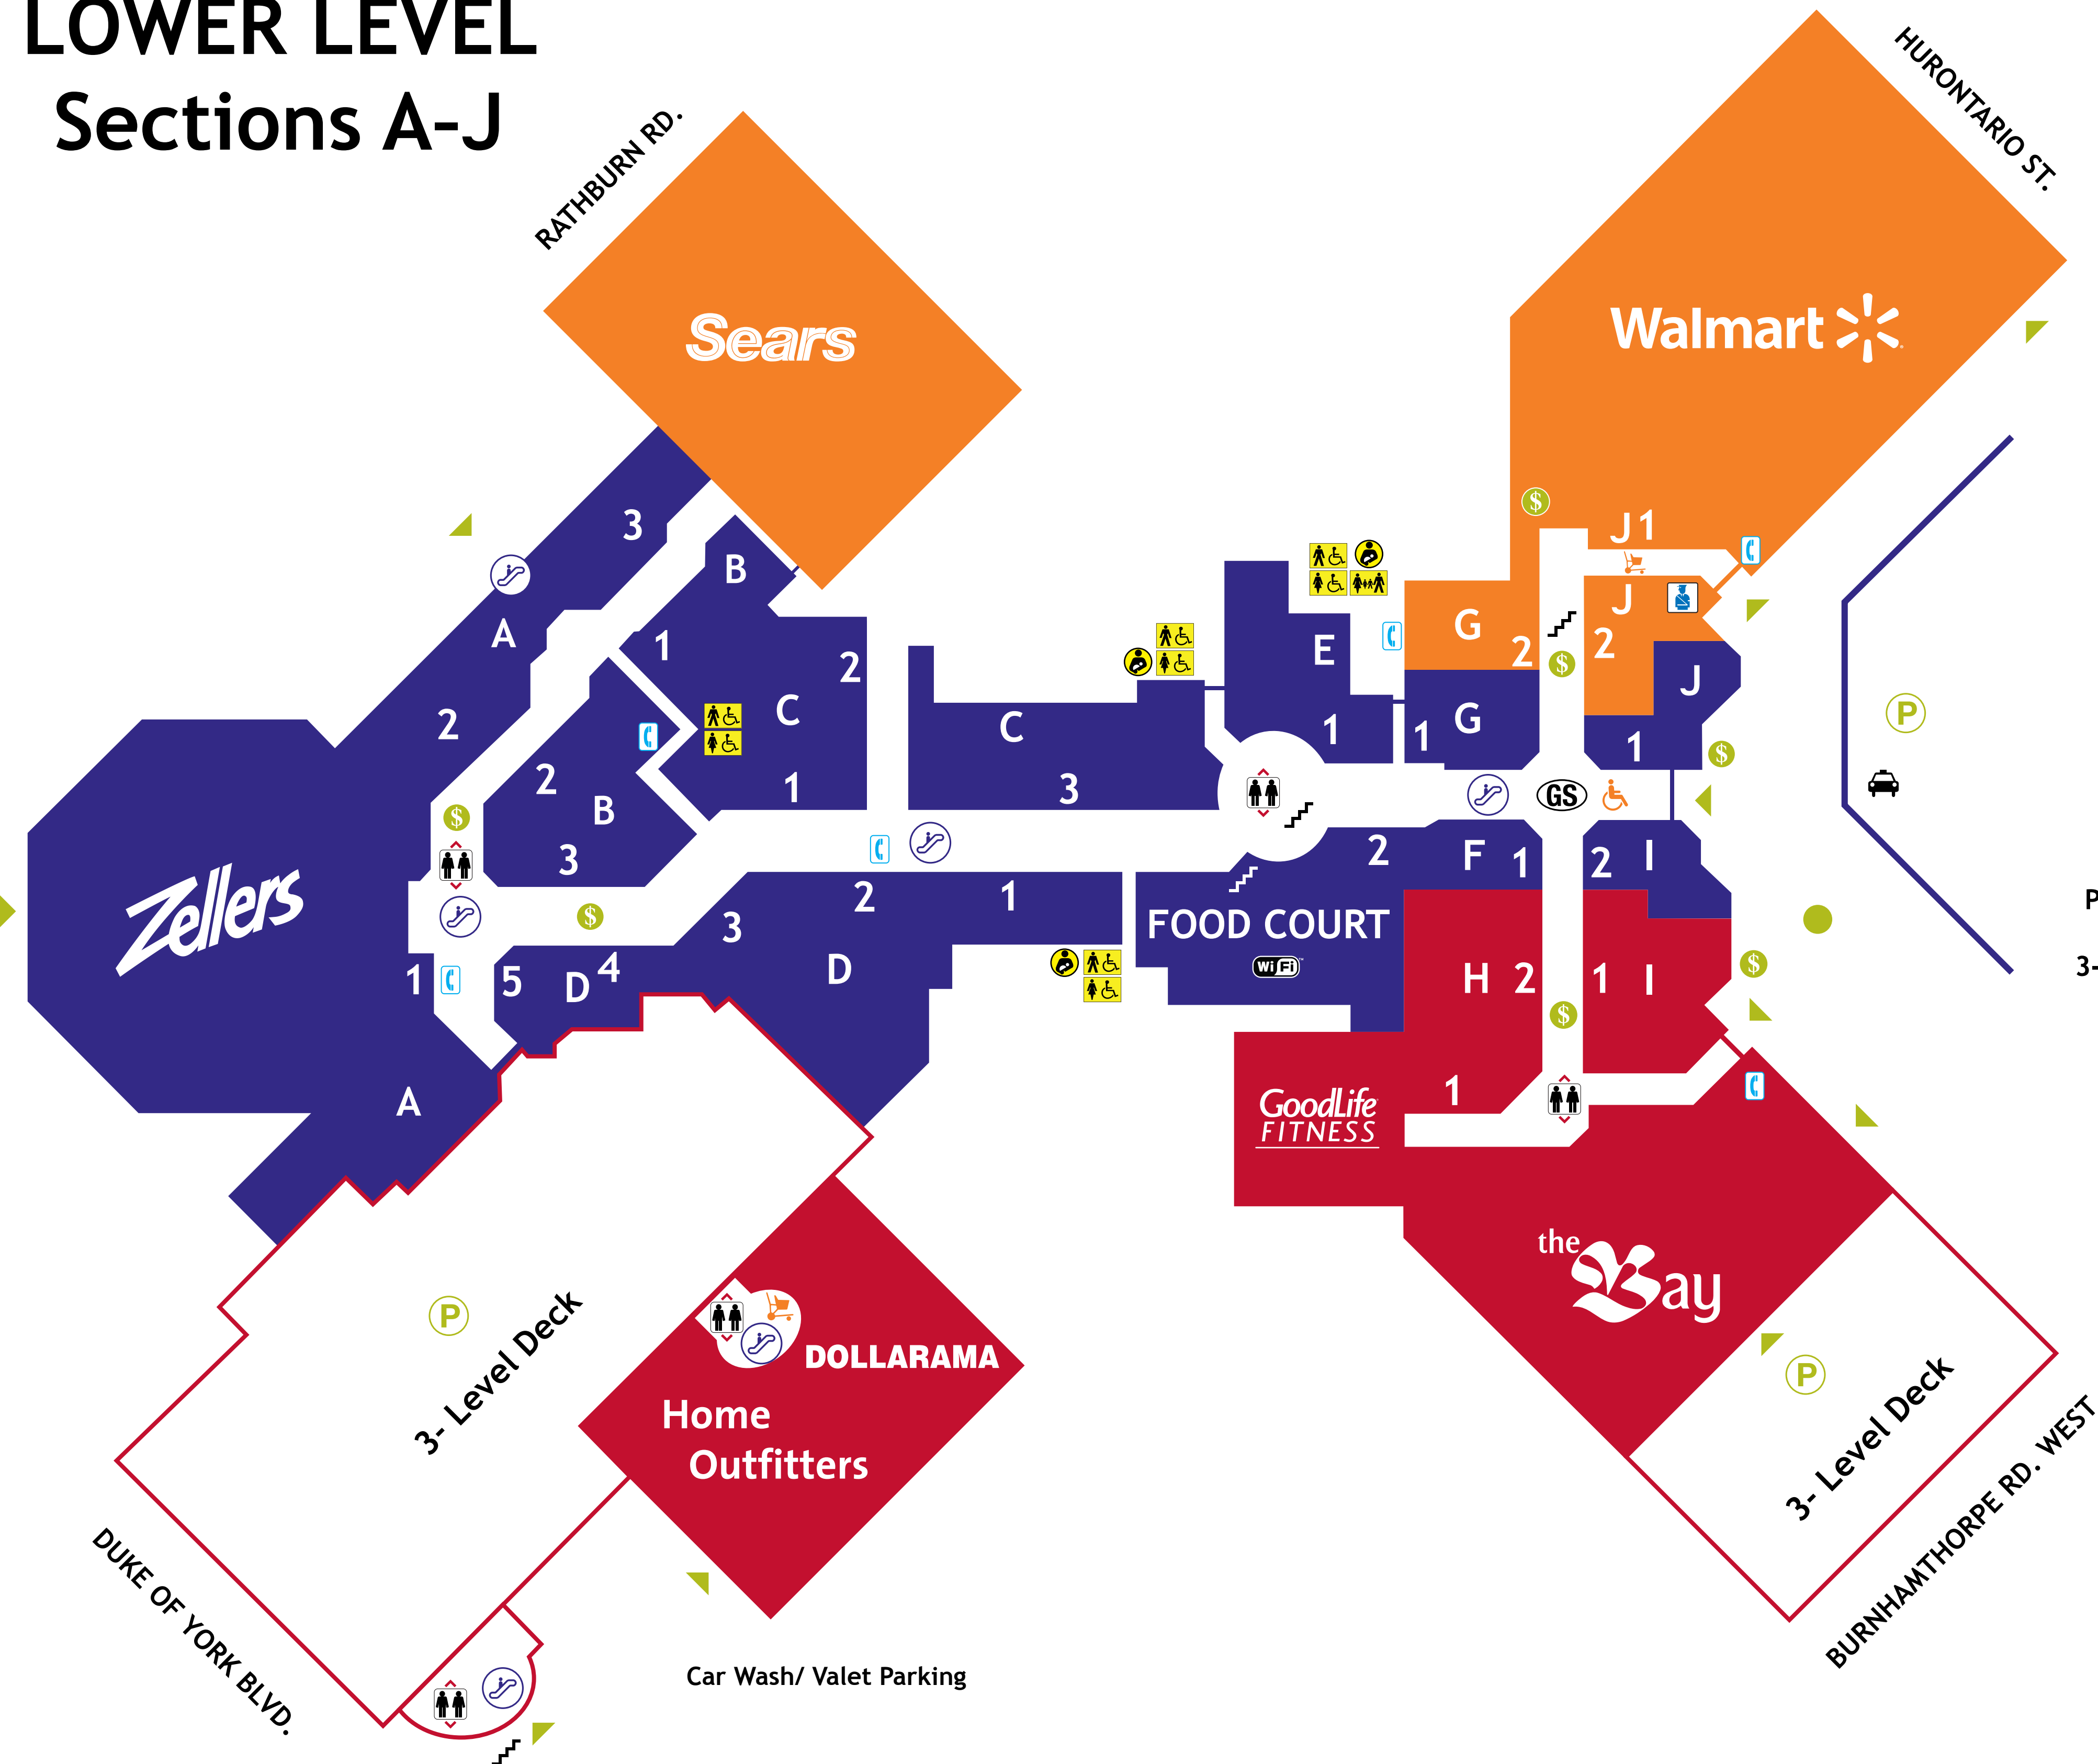

LOWER LEVEL Sections A-J