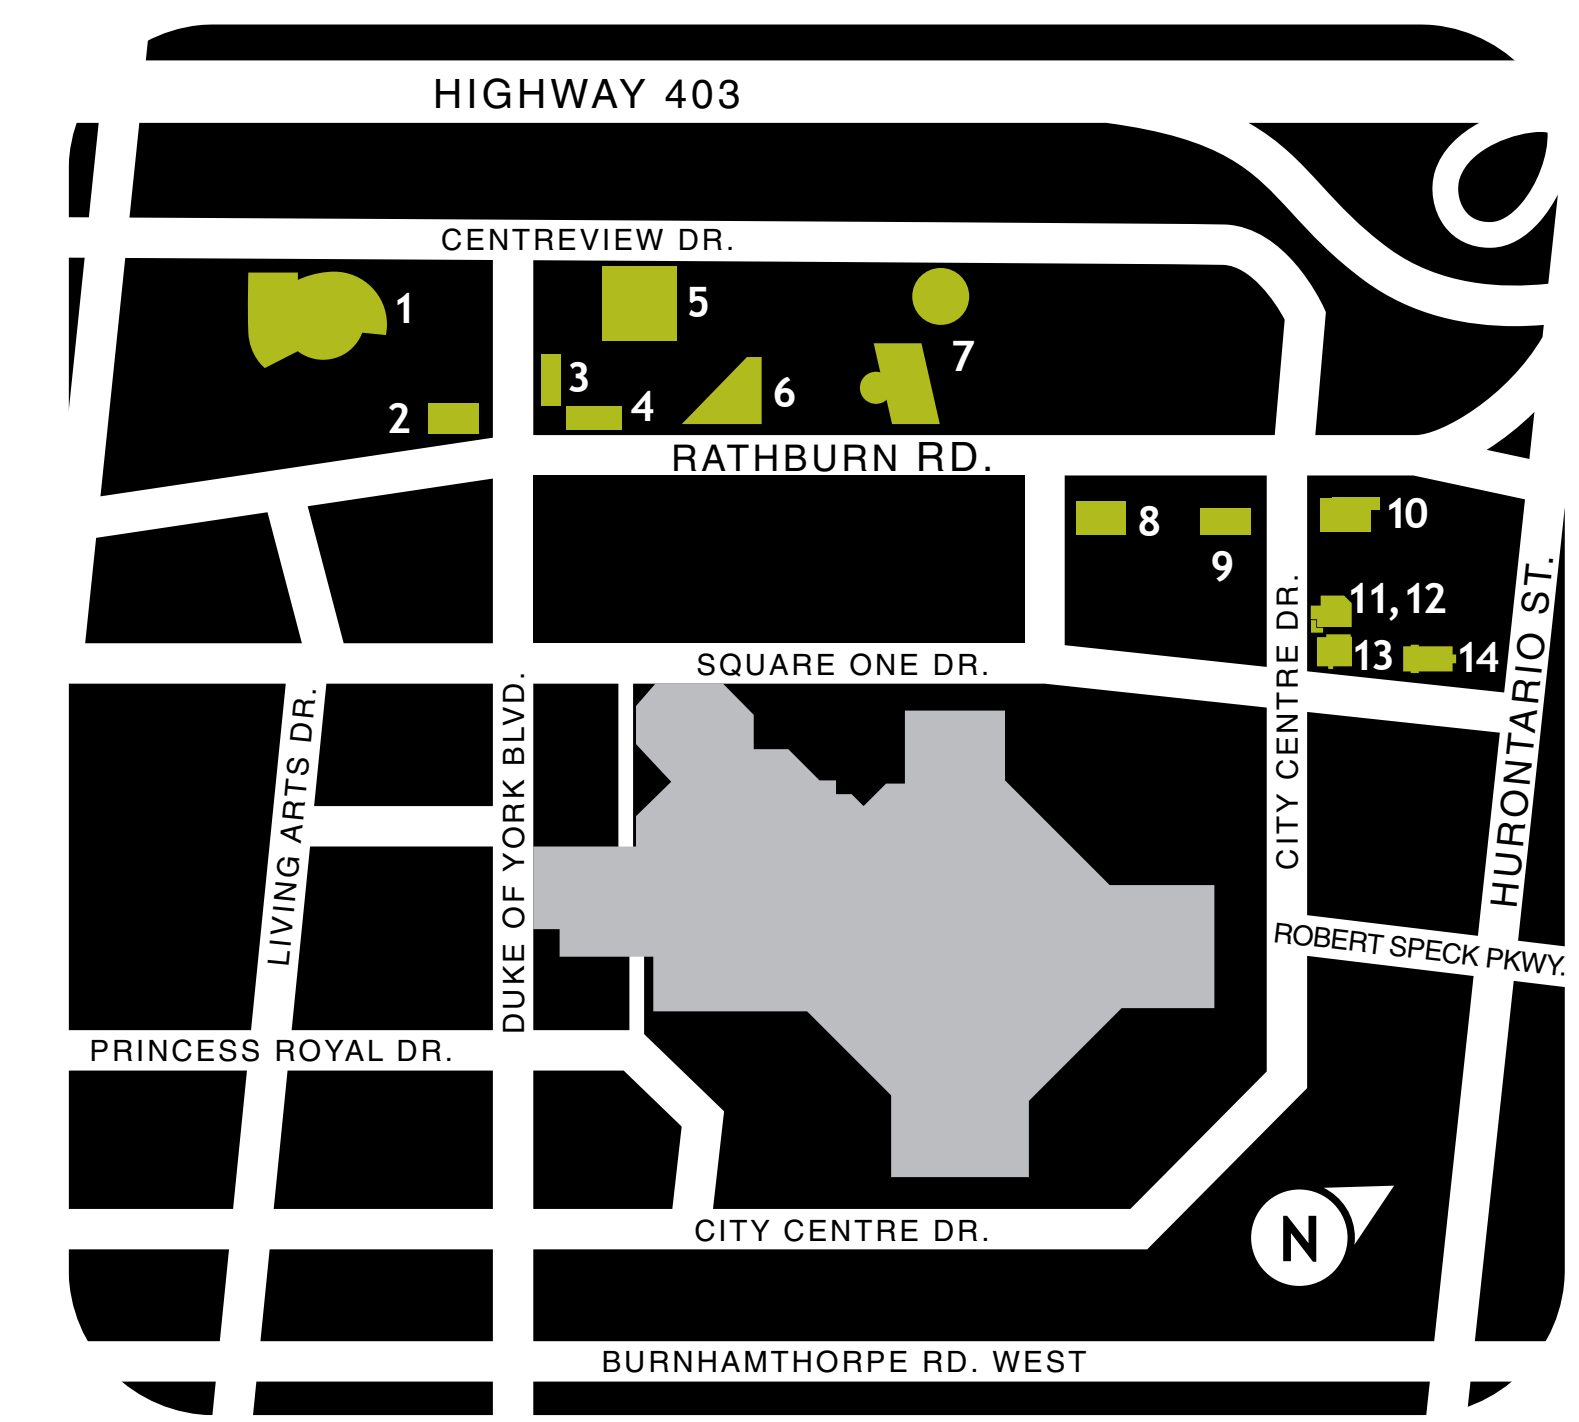

Sporting Accessories & Fashion

- A1 Athlete's World
- F2 Champs
- L2 Footlocker
- B3 Pro Image
- L2 Soccer Store

Theatres

- Empire Studio 10

LOST? CAN'T FIND A STORE?
DOWNLOAD OUR MOBILE APP

The only mall app featuring "WHERE AM I" with TRUE ROUTING that directs you from store

to store.

No GPS required.

Download it today for both your iPhone, Blackberry and Android

Square One Entertainment District (Rathburn Rd) & Square One Drive Retailers

- 1 Famous Players - Coliseum 10
- 2 Canyon Creek Chophouse
- 3 Jack Astor's Bar & Grill
- 4 Alice Fazzoli's
- 5 Sport Chek / Atmosphere
- 6 Chapters
- 7 Playdium Mississauga / Go Karts
- 8 Whole Foods Market
- 9 Crate & Barrel
- 10 LCBO
- 11 Panera Bread Bakery
- 12 Running Room
- 13 Boston Pizza
- 14 Spence Diamonds