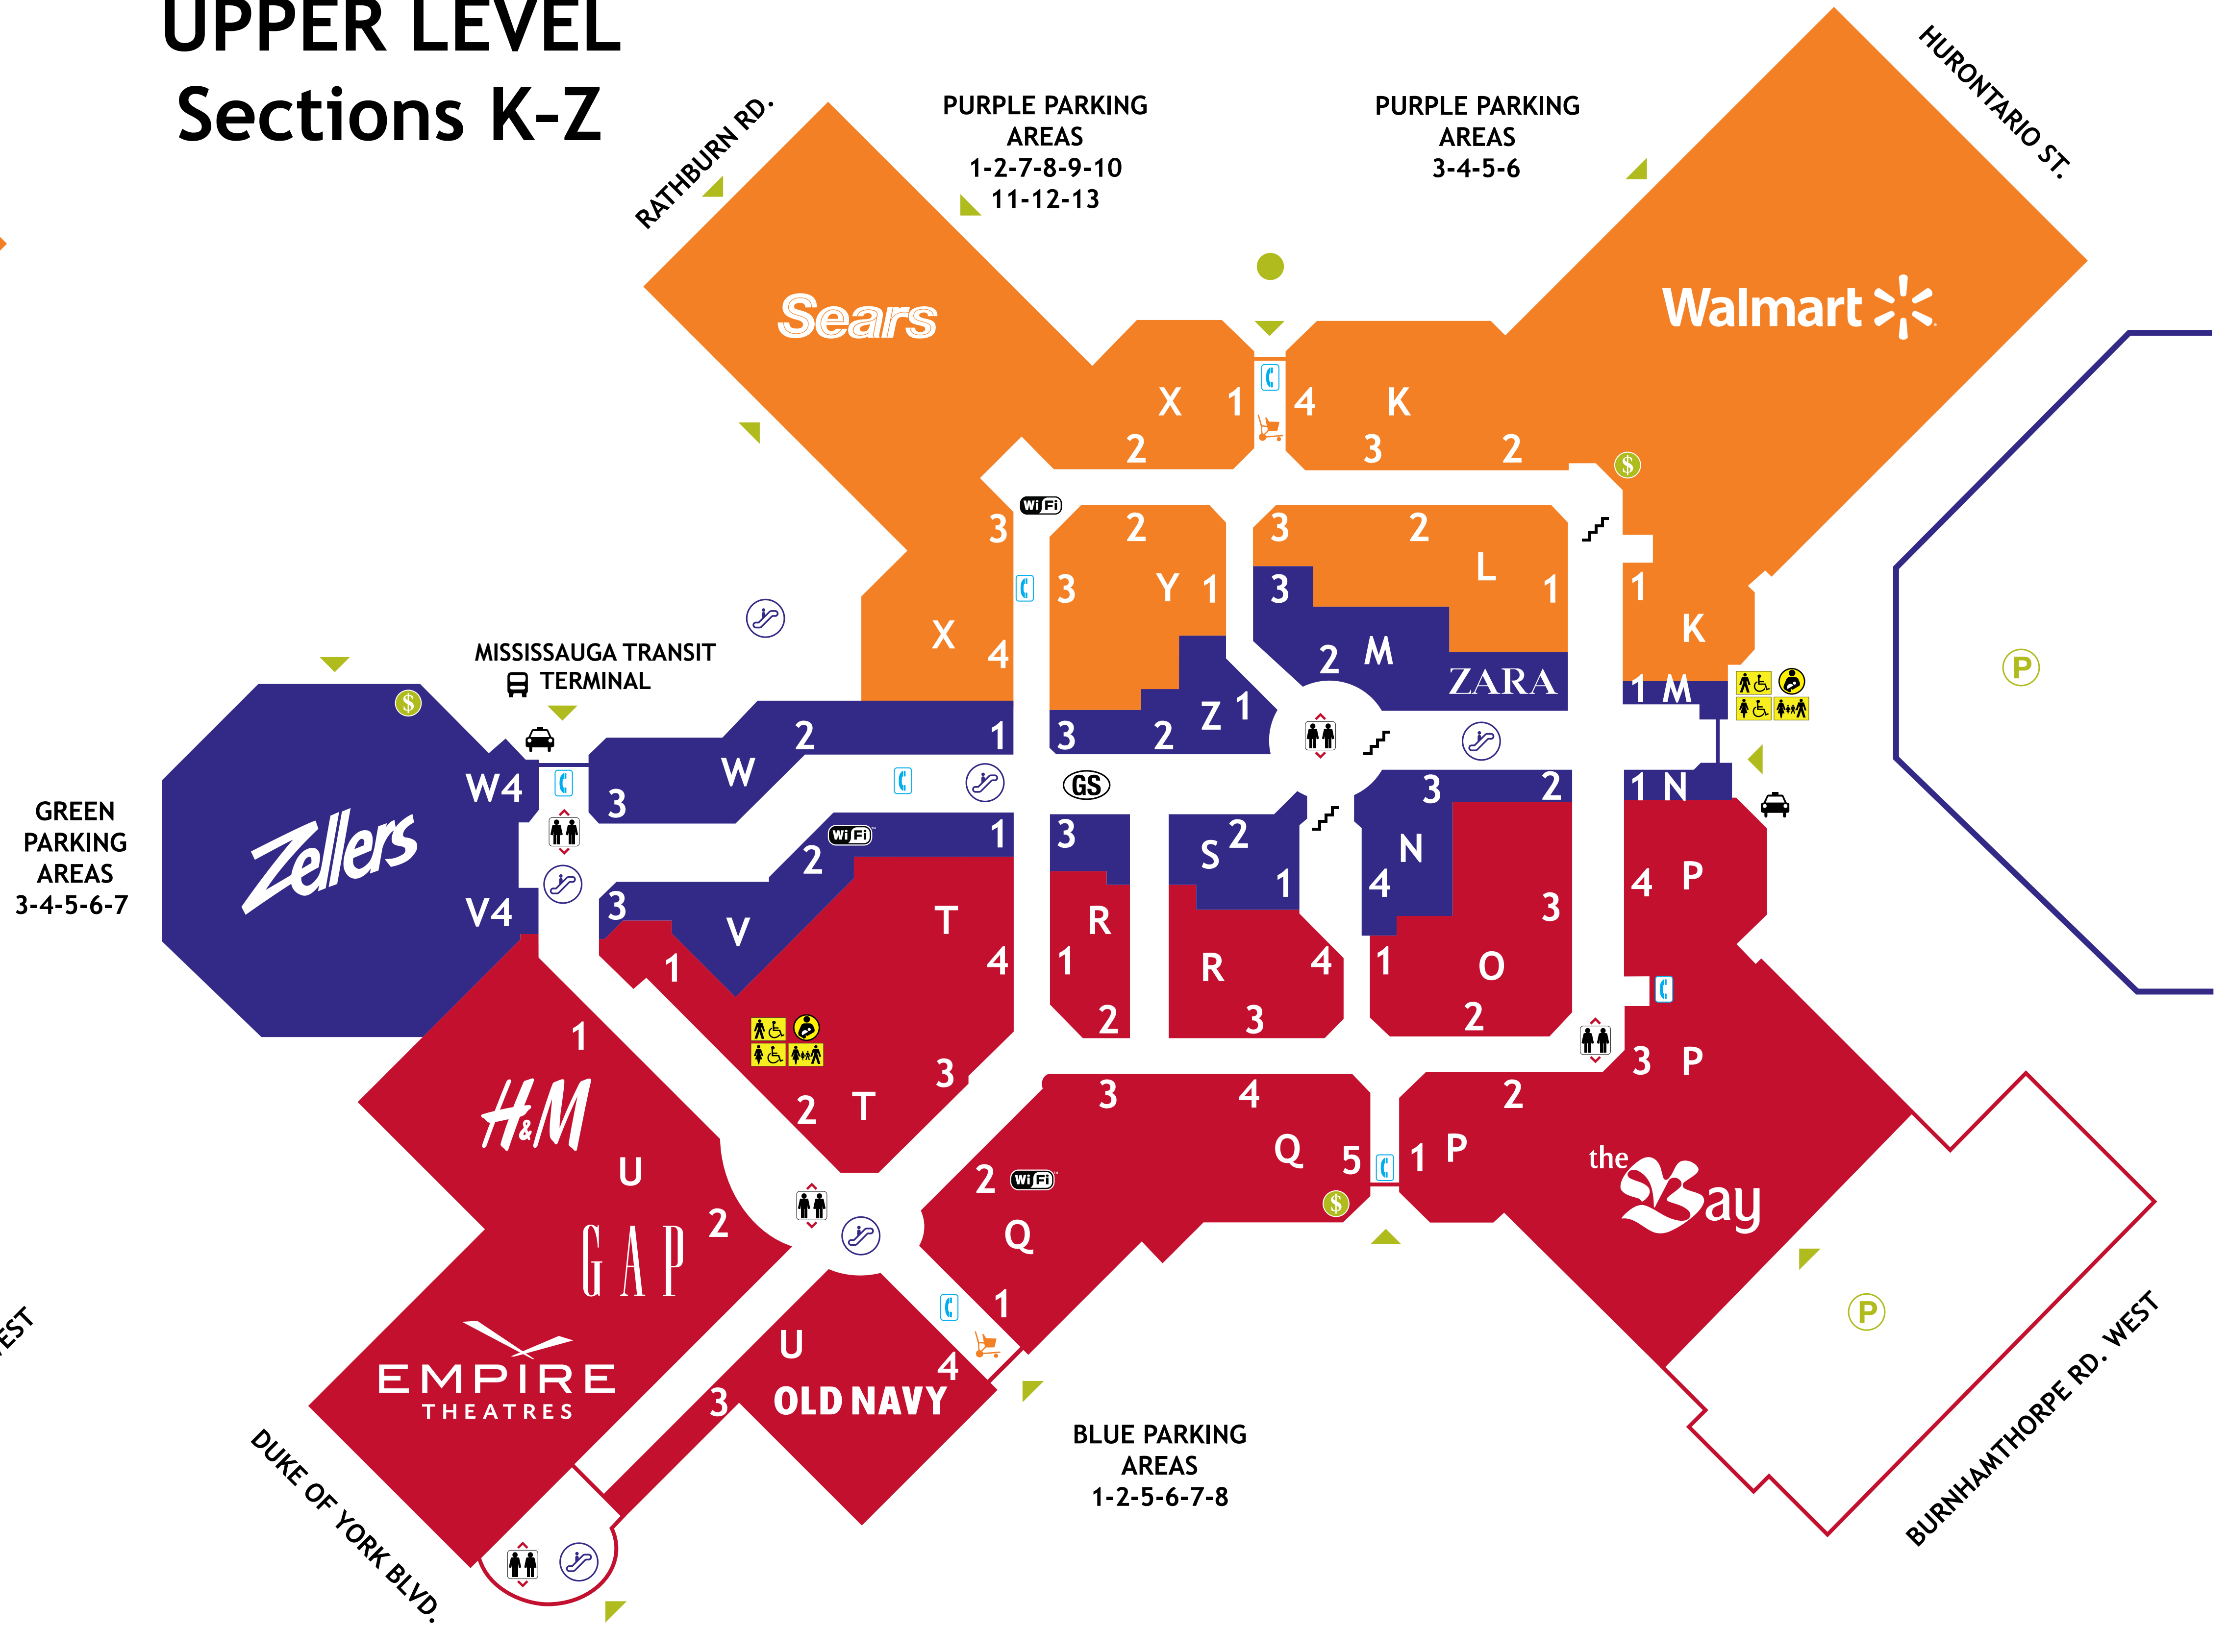

UPPER LEVEL Sections K-Z